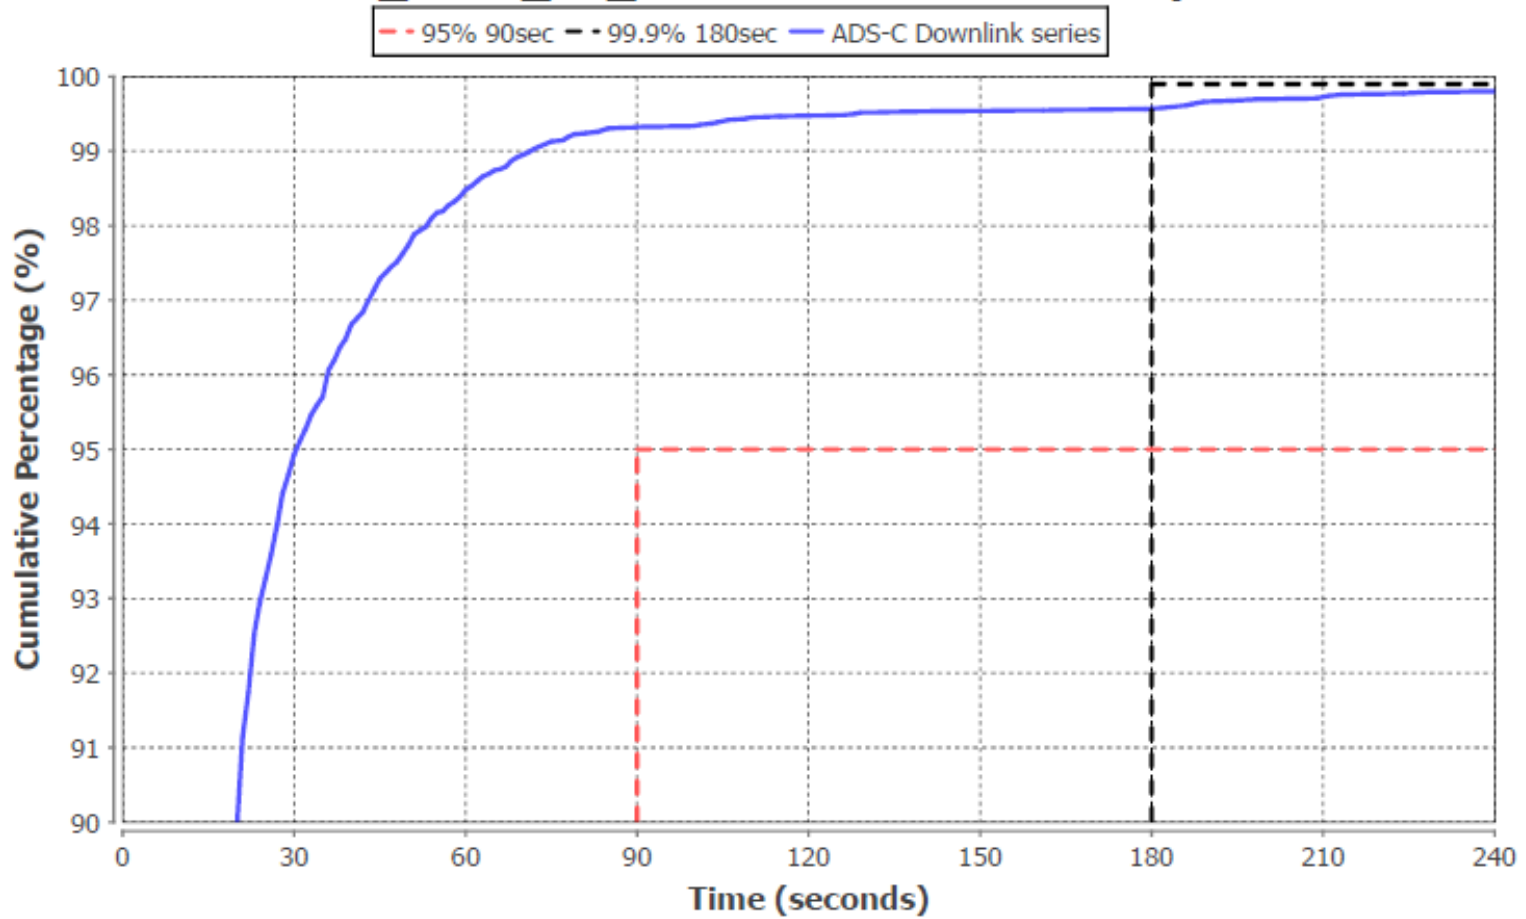

NTTT_2015_01_ADS-C Downlink Latency