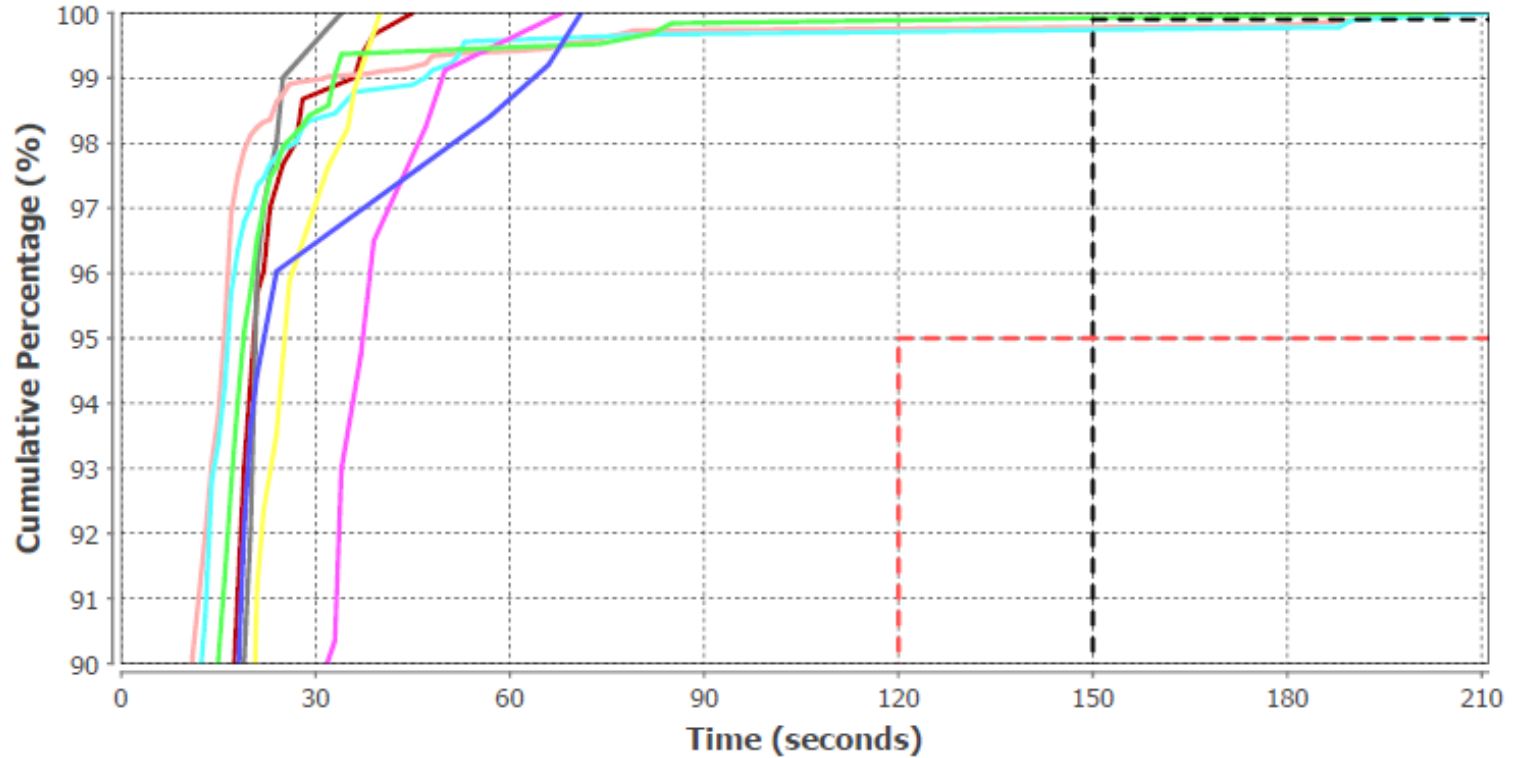

NTTT_2014_CPDLC ACTP operators

Gold Frame Application CPDLC file Tahiti_20140101-20141231_CPDLC_transaction_records.csv