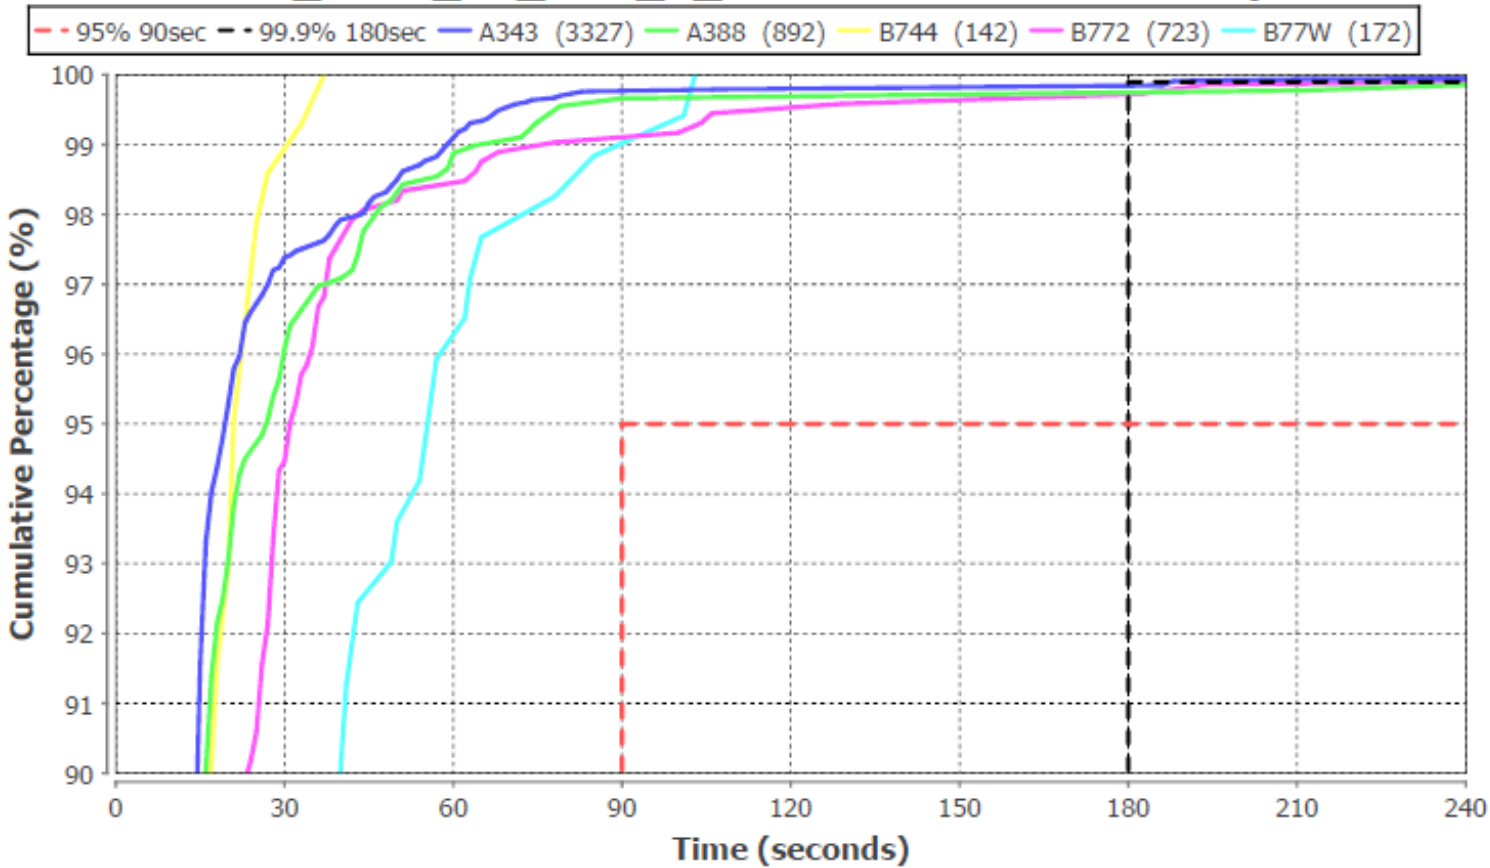

NTTT_2015_01_ADS_C_ADS-C Downlink Latency

Gold Frame Application ADS-C file Tahiti_20150101-20150131_ADSC_downlink_records.csv