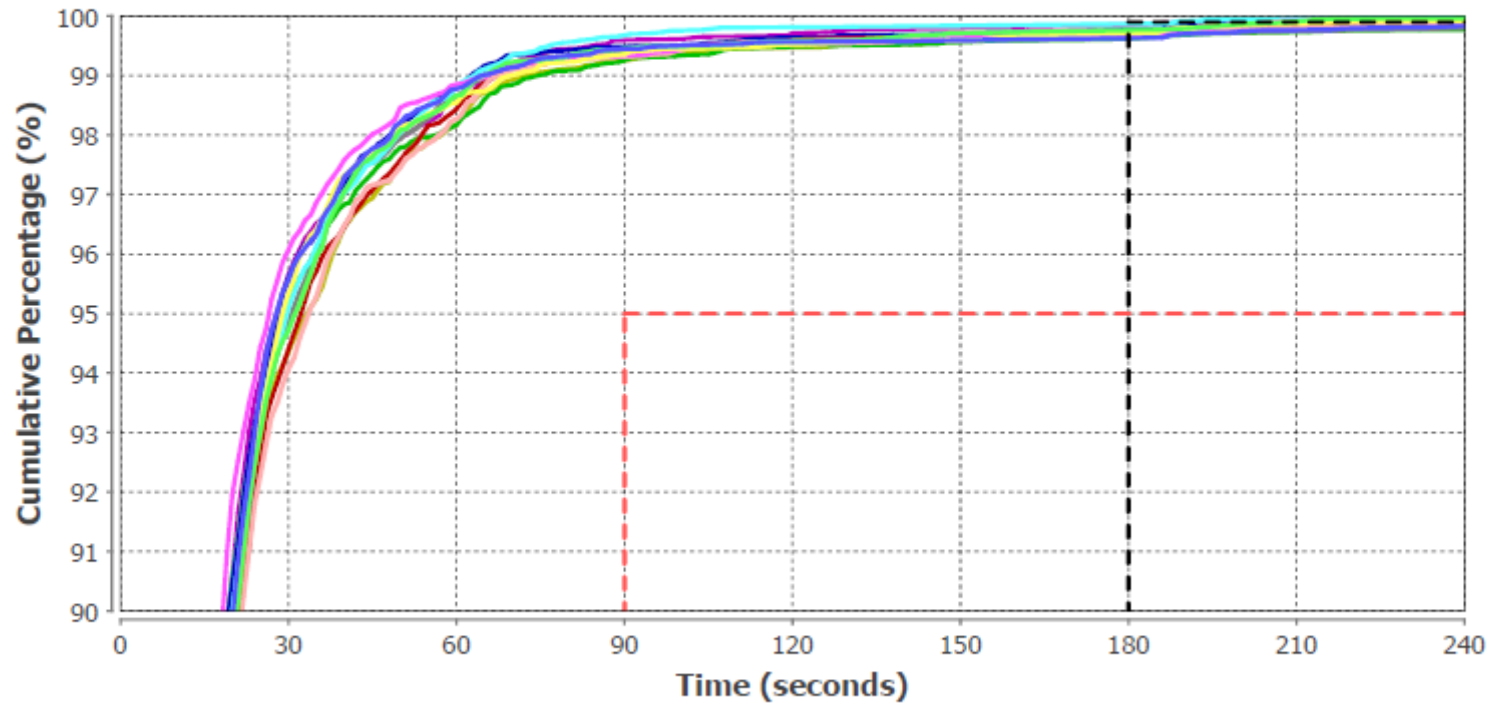

NTTT_2014_ADS-C Downlink Latency

Gold Frame Application ADS-C file Tahiti_20140101-20141231_ADSC_downlink_records.csv