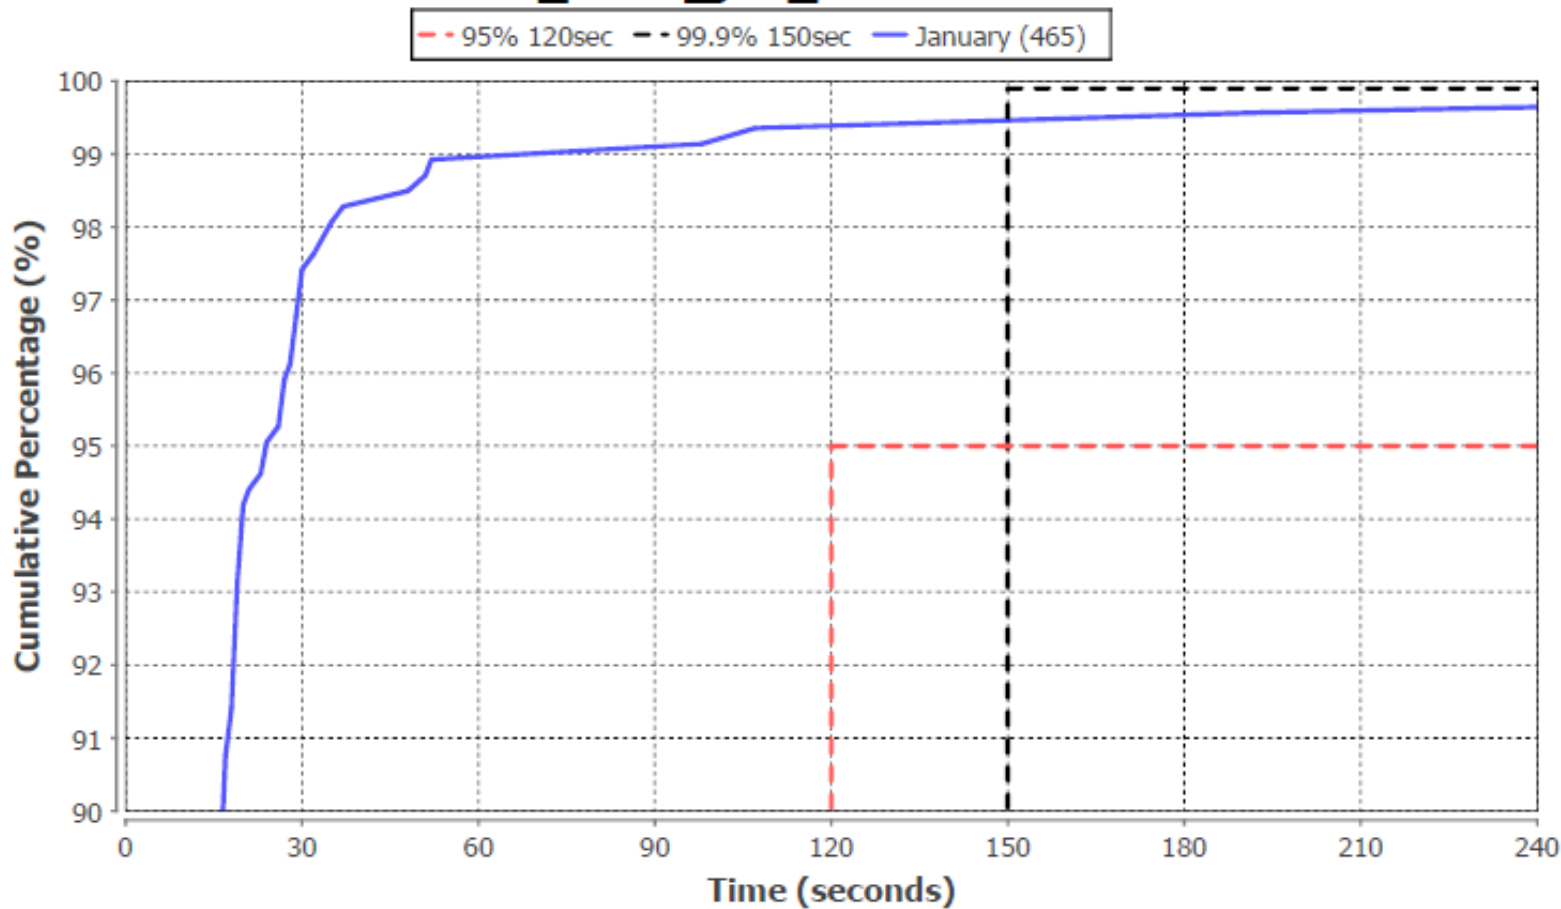

NTTT_2015_jan_CPDLC ACTP

Gold Frame Application CPDLC file Tahiti_20150101-20150131_CPDLC_transaction_records.csv