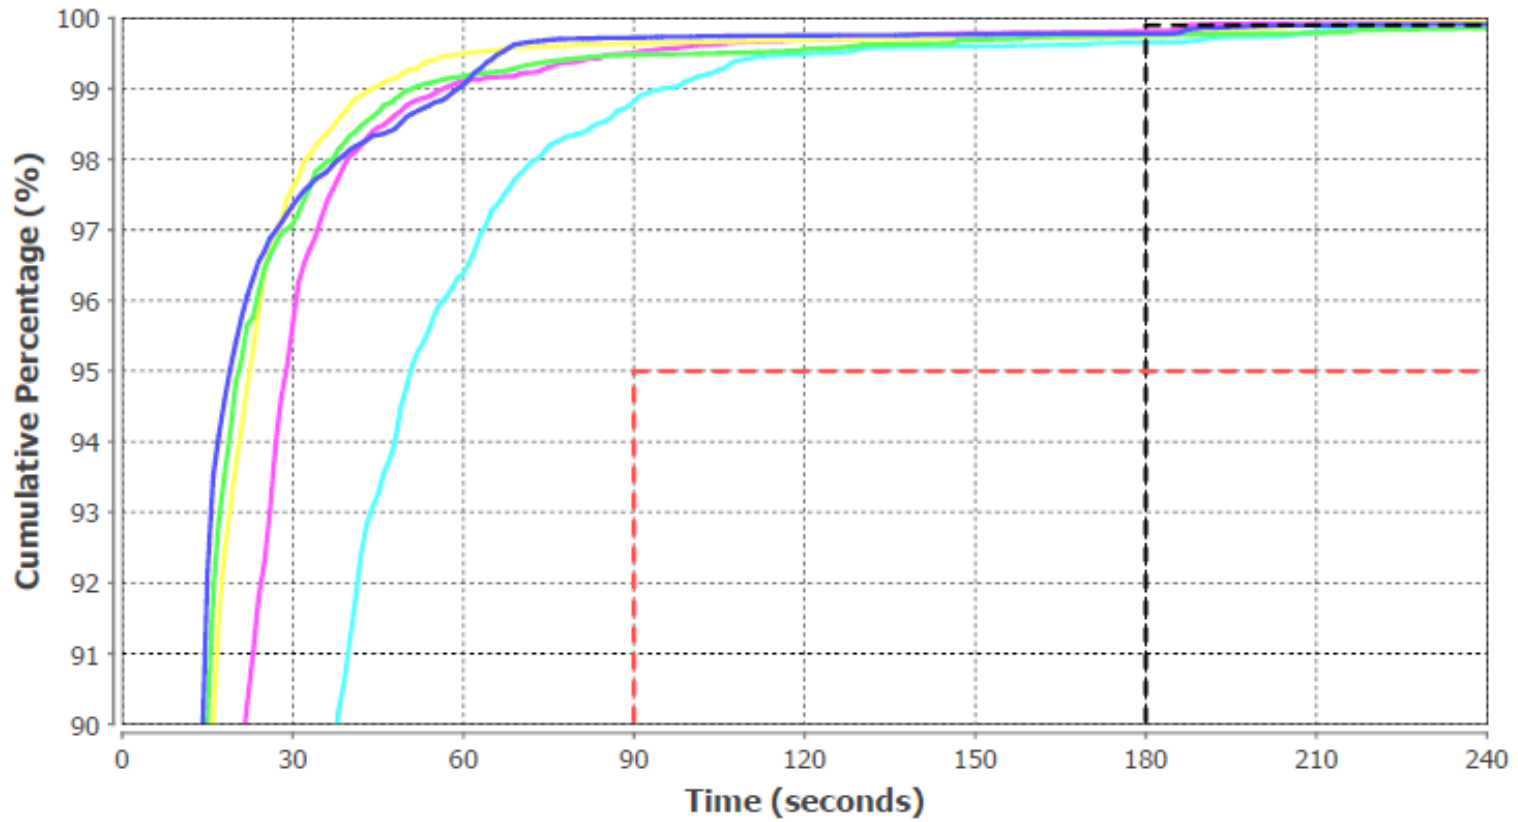

NTTT_2014_ADS-C Downlink Latency

- - - 95% 90sec
- - - 99.9% 180sec
— A343 (37372)
— A388 (4791)
— B744 (6482)
— B772 (8660)
— B77W (4812)

Gold Frame Application ADS-C file Tahiti_20140101-20141231_ADSC_downlink_records.csv