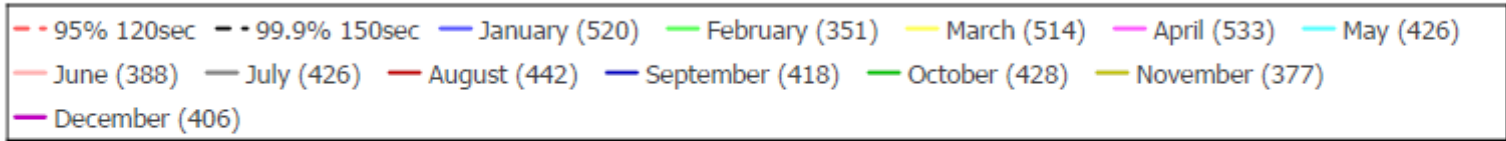

NTTT_2014_CPDLC ACTP_par_mois

Gold Frame Application CPDLC file Tahiti_20140101-20141231_CPDLC_transaction_records.csv