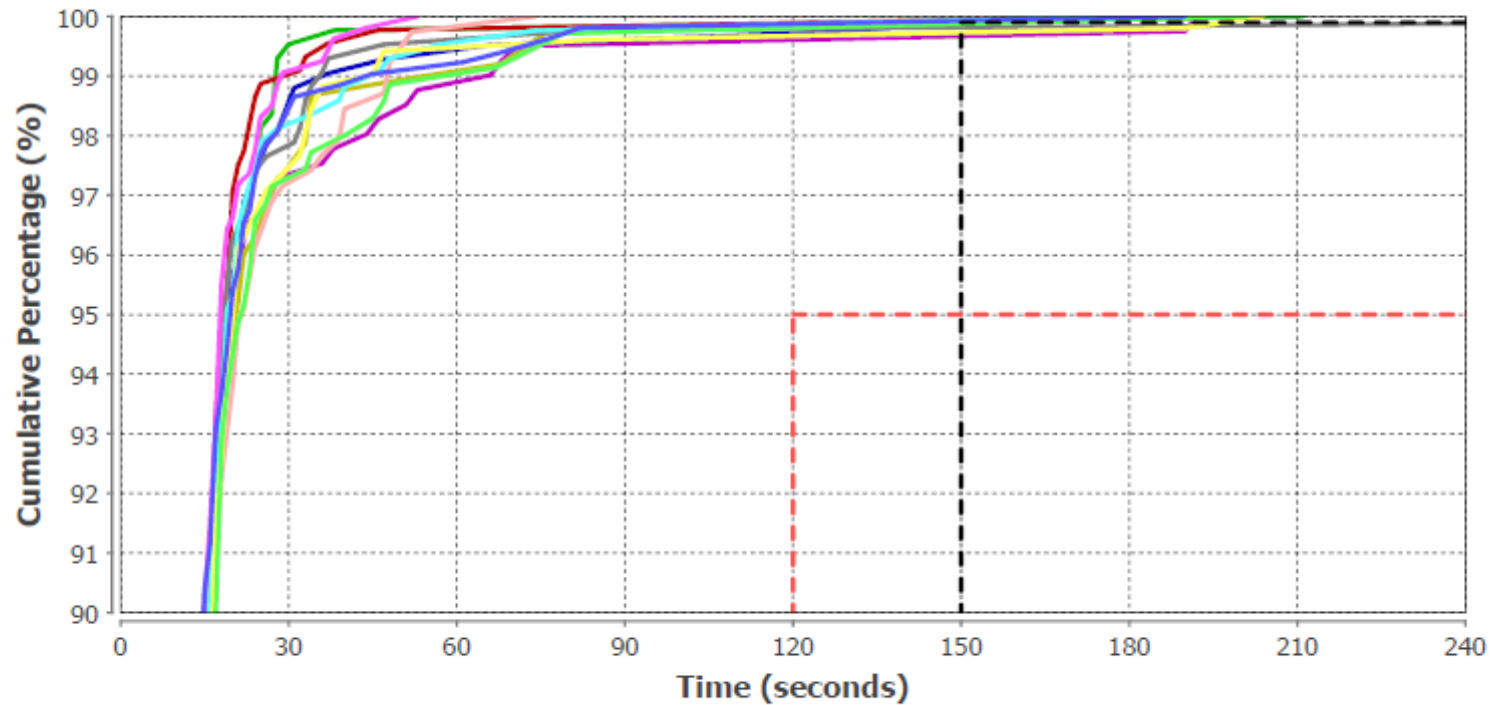

NTTT_2014_CPDLC ACTP_par_mois

Gold Frame Application CPDLC file Tahiti_20140101-20141231_CPDLC_transaction_records.csv