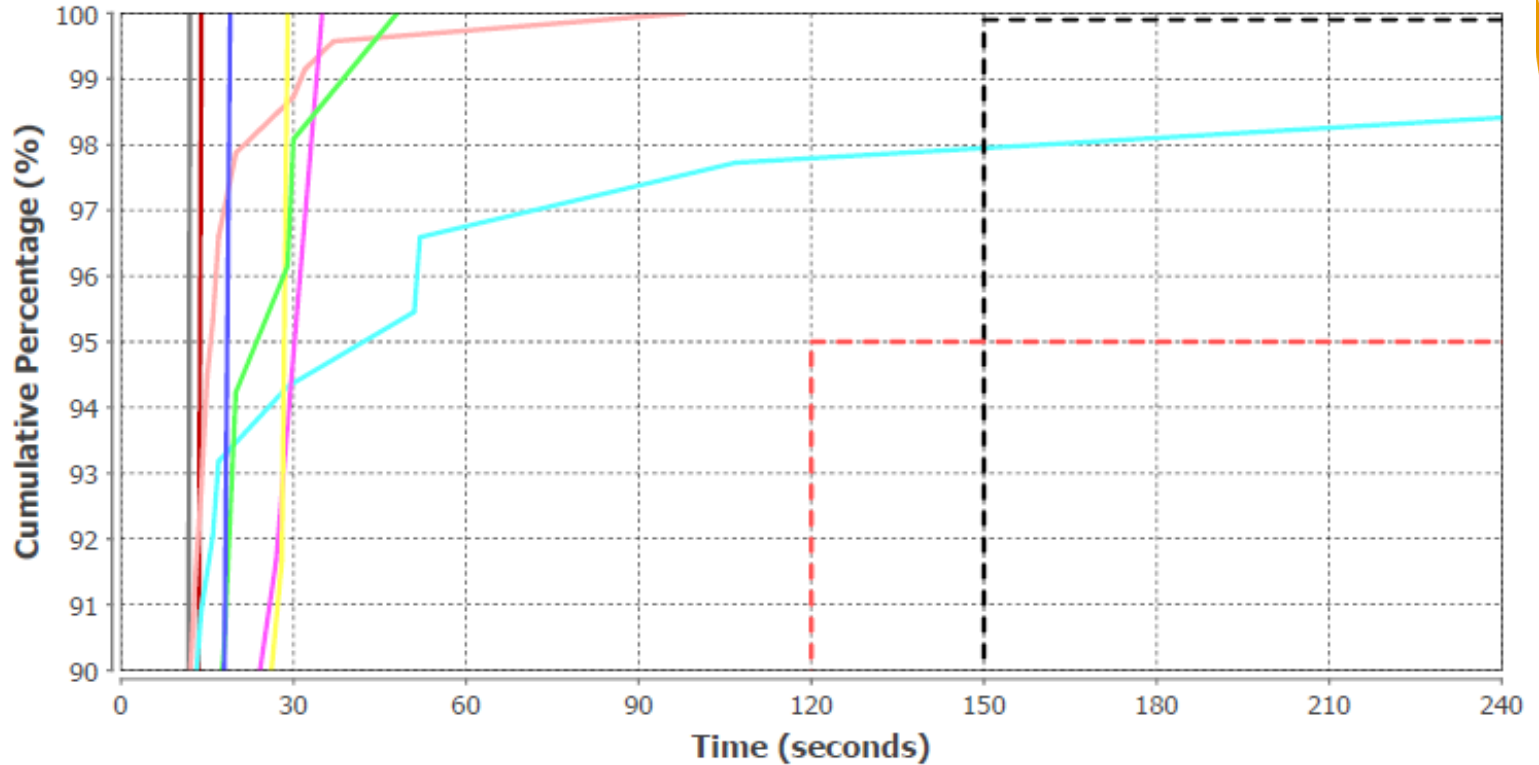

Gold Frame Application ADS-C file Tahiti_20140101-20141231_ADSC_downlink_records.csv

NTTT_2015_jan_CPDLC ACTP

Gold Frame Application CPDLC file Tahiti_20150101-20150131_CPDLC_transaction_records.csv

NTTT_2015_01_CPDLC ACTP operators